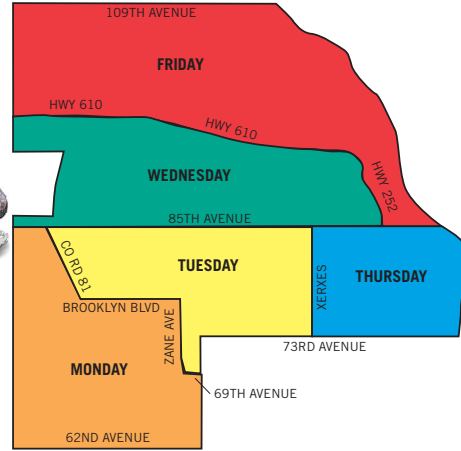

2015 Brooklyn Park Curbside Recycling

www.brooklynpark.org/recycle • 763-493-8006

Recycle these items Every Other Week:

Plastic Bottles, Jugs, Cups, & Containers

Paper & Boxes

Cartons

Glass Bottles & Jars

Metal Cans & Scrap Metal

SET YOUR CART OUT BY 6:30 A.M.

JANUARY 2015

S	M	T	W	T	F	S
28	29	30	31	*1	*2	*3
4	5	6	7	8	9	10
11	12	13	14	15	16	17
18	19	20	21	22	23	24
25	26	27	28	29	30	31

FEBRUARY 2015

S	M	T	W	T	F	S
1	2	3	4	5	6	7
8	9	10	11	12	13	14
15	16	17	18	19	20	21
22	23	24	25	26	27	28

* Holiday Delayed Collection

Reminders:

- Bundled cardboard and extra recyclables (in paper bags) may be placed next to your cart for collection. Cardboard must be flattened, taped and tied; and no larger than 3ft. by 3ft. by 6in.
- Scrap metal items must be smaller than 30 inches wide in any direction, and weigh less than 30 pounds. No fluids, and remove any non-metal parts.
- Many household items (electronics, appliances, household hazardous waste, etc) can be recycled at the Hennepin County Recycling Center. Visit www.hennepin.us or call 612-348-3777 for more info.
- Face the lid opening toward the street and handle toward the house, at least 3 feet from other objects by 6:30 A.M.
- Recycling carts are available in three sizes: 35, 64, and 96 gallons. Call us at 763-493-8006 to get the size that is right for you.
- There is FREE OIL RECYCLING at 8300 Noble Ave N (on 83rd Ave side) 24 hours a day outside Brooklyn Park Operations & Maintenance.